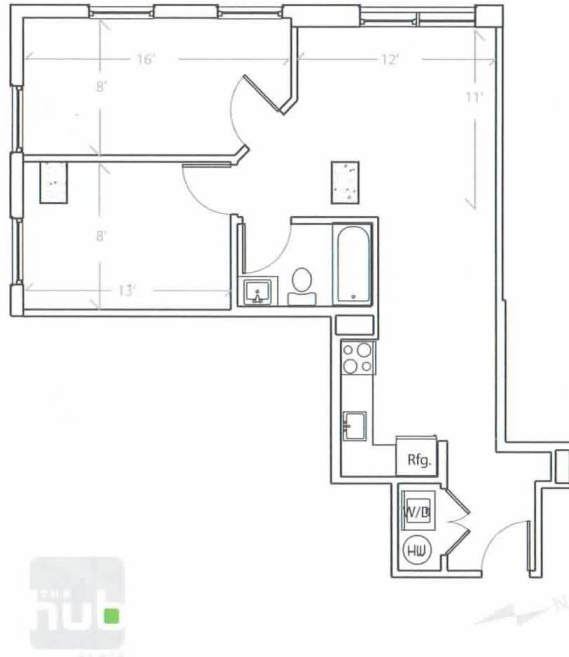

Apartment # 686 square feet

BED ROOMS: 2 Bed Room  
FLOOR: 3rd floor  
VIEW: Campus/West View(SW)  
SIZE: 686 sqf.  
ROOM TYPE 2B-B

UNIT 303