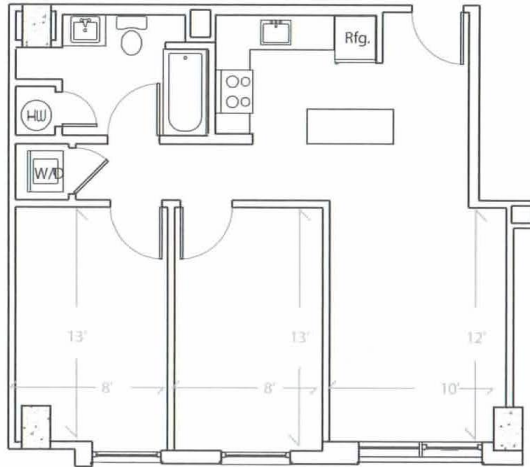

Apartment # 0 square feet

BED ROOMS: 2 Bed Room
FLOOR: 6th floor
VIEW: City View (East)
SIZE: 713 sqf.

ROOM TYPE 2B-D

UNIT 608