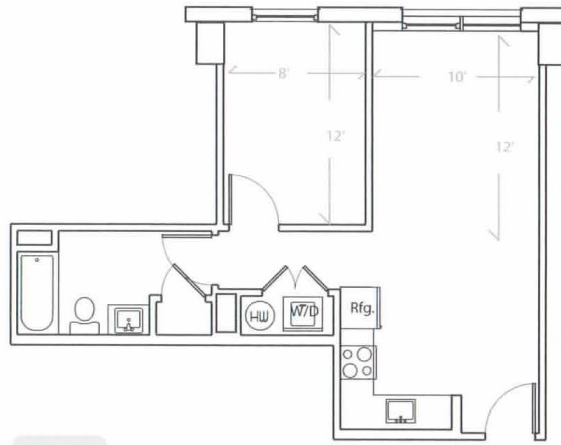

Apartment # 544 square feet

BED ROOMS: 1 Bed Room
FLOOR: 8th floor
VIEW: West View
SIZE: 544 sqf.
ROOM TYPE 1B-D

UNIT 803