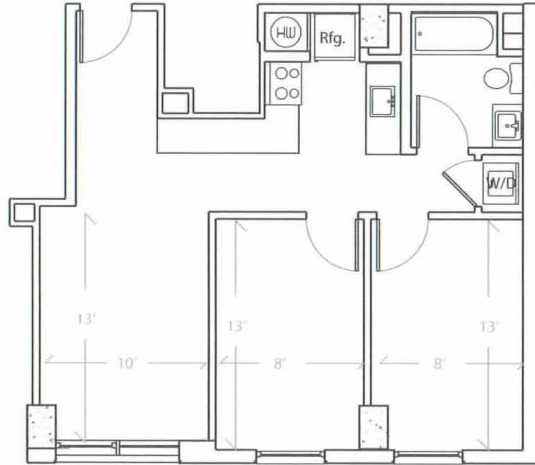

Apartment # square feet

BED ROOMS: 2 Bed Room
FLOOR: 8th floor
VIEW: City View (East)
SIZE: 665 sqf.

ROOM TYPE 2B-F

UNIT 814