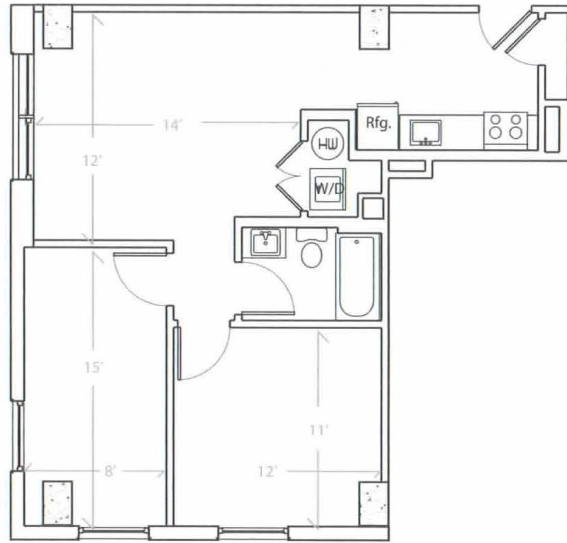

Apartment # 698 square feet

BED ROOMS: 2 Bed Room
FLOOR: 9th floor
VIEW: City/Campus View(SE)
SIZE: 698 sqf.
ROOM TYPE 2B-A

UNIT 902